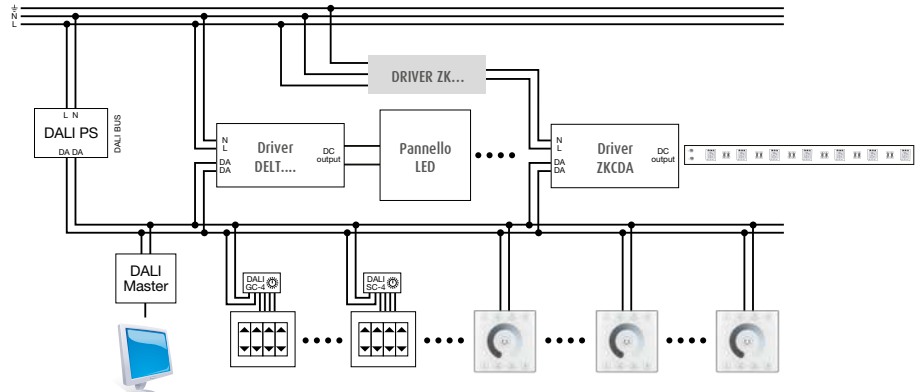

DMX WALL DIMMER FOR CTC EFFECT

art.	Input Voltage	Number of DMX channels	Number of areas	Number of scenes	L1	L2	L3	80119058	
ZKTPC-CTC	5Vdc	8	4	3	86	86	10	39642	1

DMX WALL TOUCH DIMMER FOR RGB - RGBW DURASTRIP

art.	Input Voltage	Number of DMX channels	Number of areas	Number of scenes	L1	L2	L3	80119058	
ZKTPC-RGBW	5Vdc	16	4	4	146	106	10	39659	1

"Memory" function: the last colour level chosen is recalled when the light is switched back on; 4 favourite scenes can be saved. Simultaneous or synchronous control of the RGB colours and white. 36 setting modes.

DMX DIAGRAMM

DURASTRIP WIRING DIAGRAMS

DURASTRIP WALL MOUNTED TOUCH PAD DALI DIMMER

DURASTRIP DIMMER TOUCH

Max power indications for the use of DURASTRIP with the controllers.