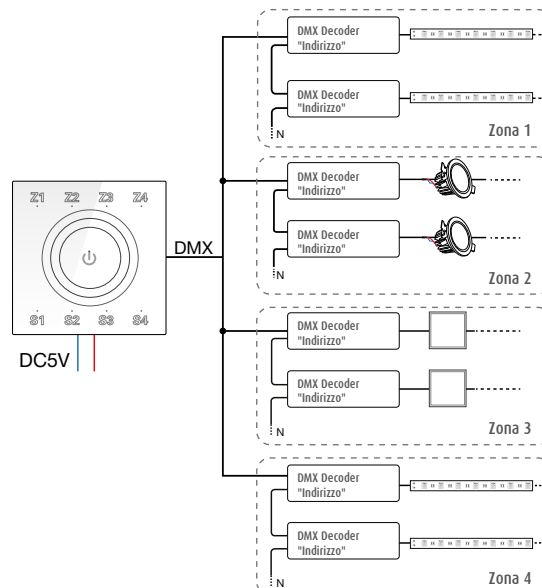

WALL TOUCH DIMMER - DMX

TYPE

Dimmers for DURASTRIP white, for DURASTRIP CTC, DURASTRIP RGB and RGB+white.

CHARACTERISTIC

external interface in tempered glass with high touch sensibility, immediate response to touch and control precision. 4 zones can be controlled separately or synchronised. Conforms with protocol DMX512(1990). Can be used with ZKCDMX, ZKCDMX-R, ZKCDMXW. Dimmer's driver included in the box (220-240Vac / 5Vdc). Easy installation and intuitive use.

DMX WALL DIMMER FOR CTC EFFECT

art.	Input Voltage	Number of DMX channels	Number of areas	Number of scenes	L1	L2	L3	80119058	
ZKTPC-CTC	5Vdc	8	4	3	86	86	10	39642	1

DMX WALL TOUCH DIMMER FOR RGB - RGBW DURASTRIP

art.	Input Voltage	Number of DMX channels	Number of areas	Number of scenes	L1	L2	L3	80119058	
ZKTPC-RGBW	5Vdc	16	4	4	146	106	10	39659	1

"Memory" function: the last colour level chosen is recalled when the light is switched back on; 4 favourite scenes can be saved. Simultaneous or synchronous control of the RGB colours and white. 36 setting modes.

DMX DIAGRAMM

DURASTRIP WIRING DIAGRAMS

DURASTRIP WALL MOUNTED TOUCH PAD DALI DIMMER

DURASTRIP DIMMER TOUCH

Max power indications for the use of DURASTRIP with the controllers.